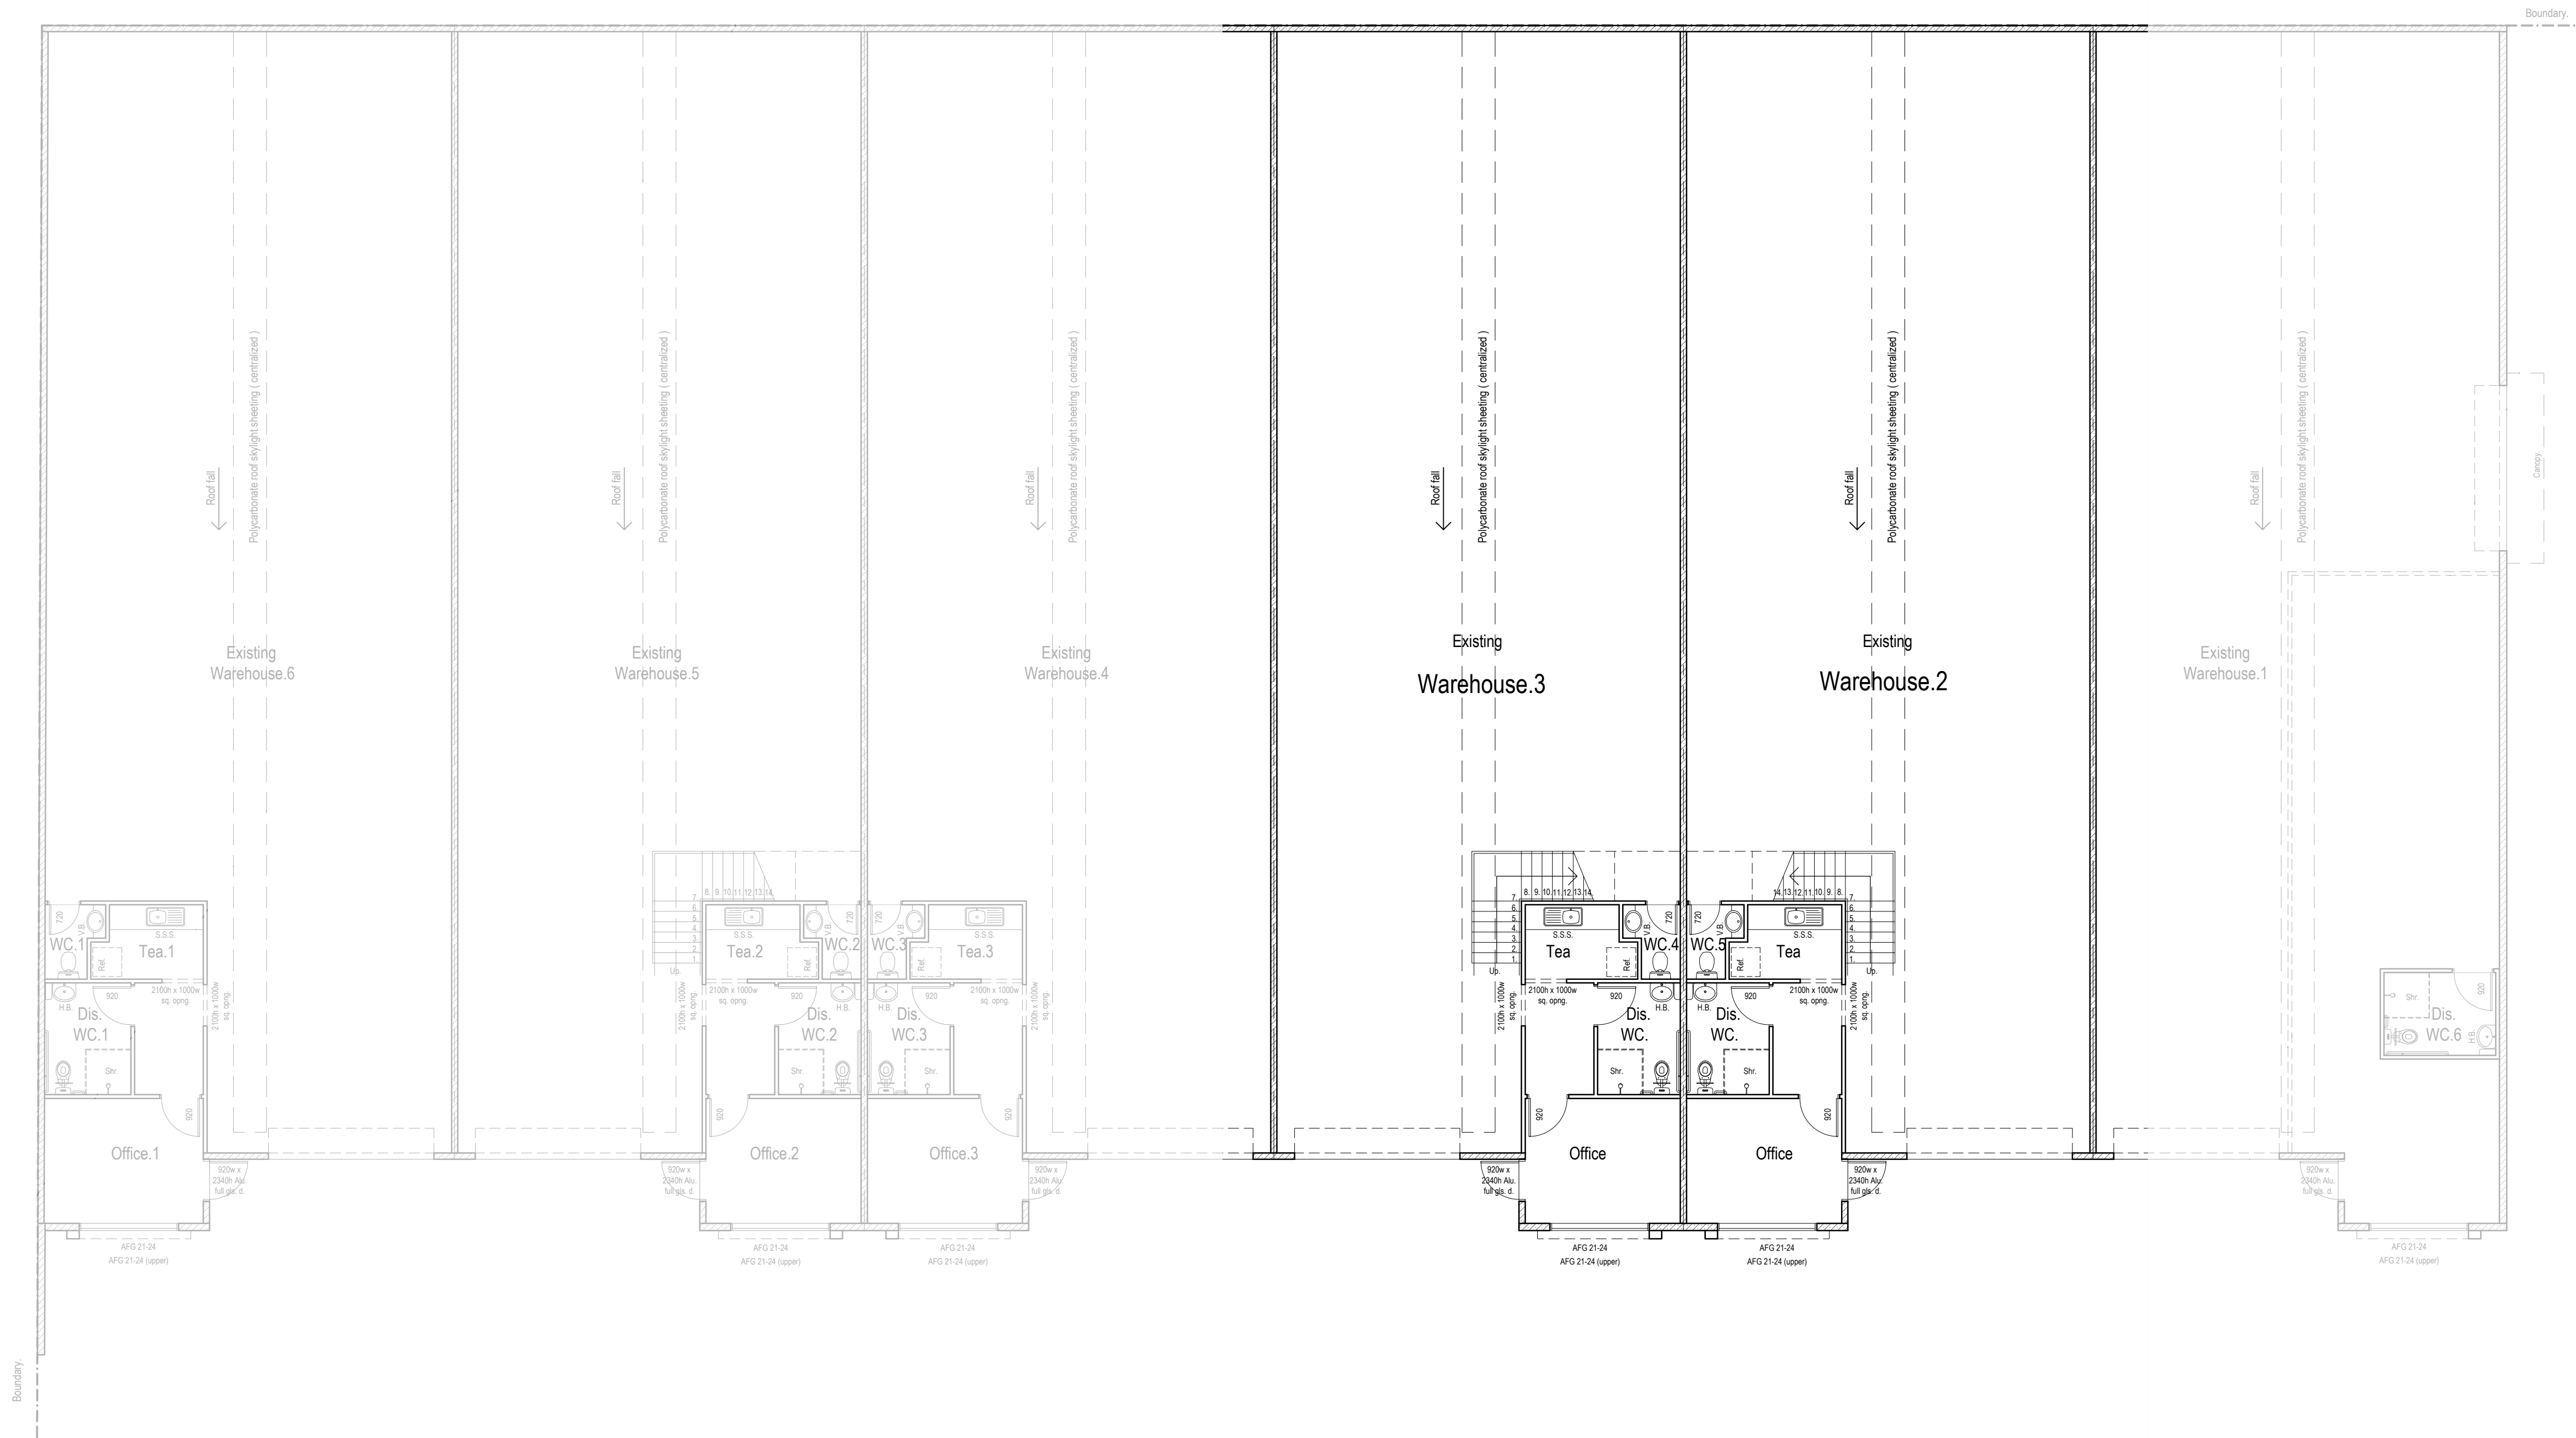

MEZZANINE FLOOR PLAN

A R E A S		
Warehouse 2	246.82 m ²	Total Tenant 2
Amenity 2	62.72 m ²	309.54 m ²
Warehouse 3	246.82 m ²	Total Tenant 3
Amenity 3	62.72 m ²	309.54 m ²

GROUND FLOOR PLAN